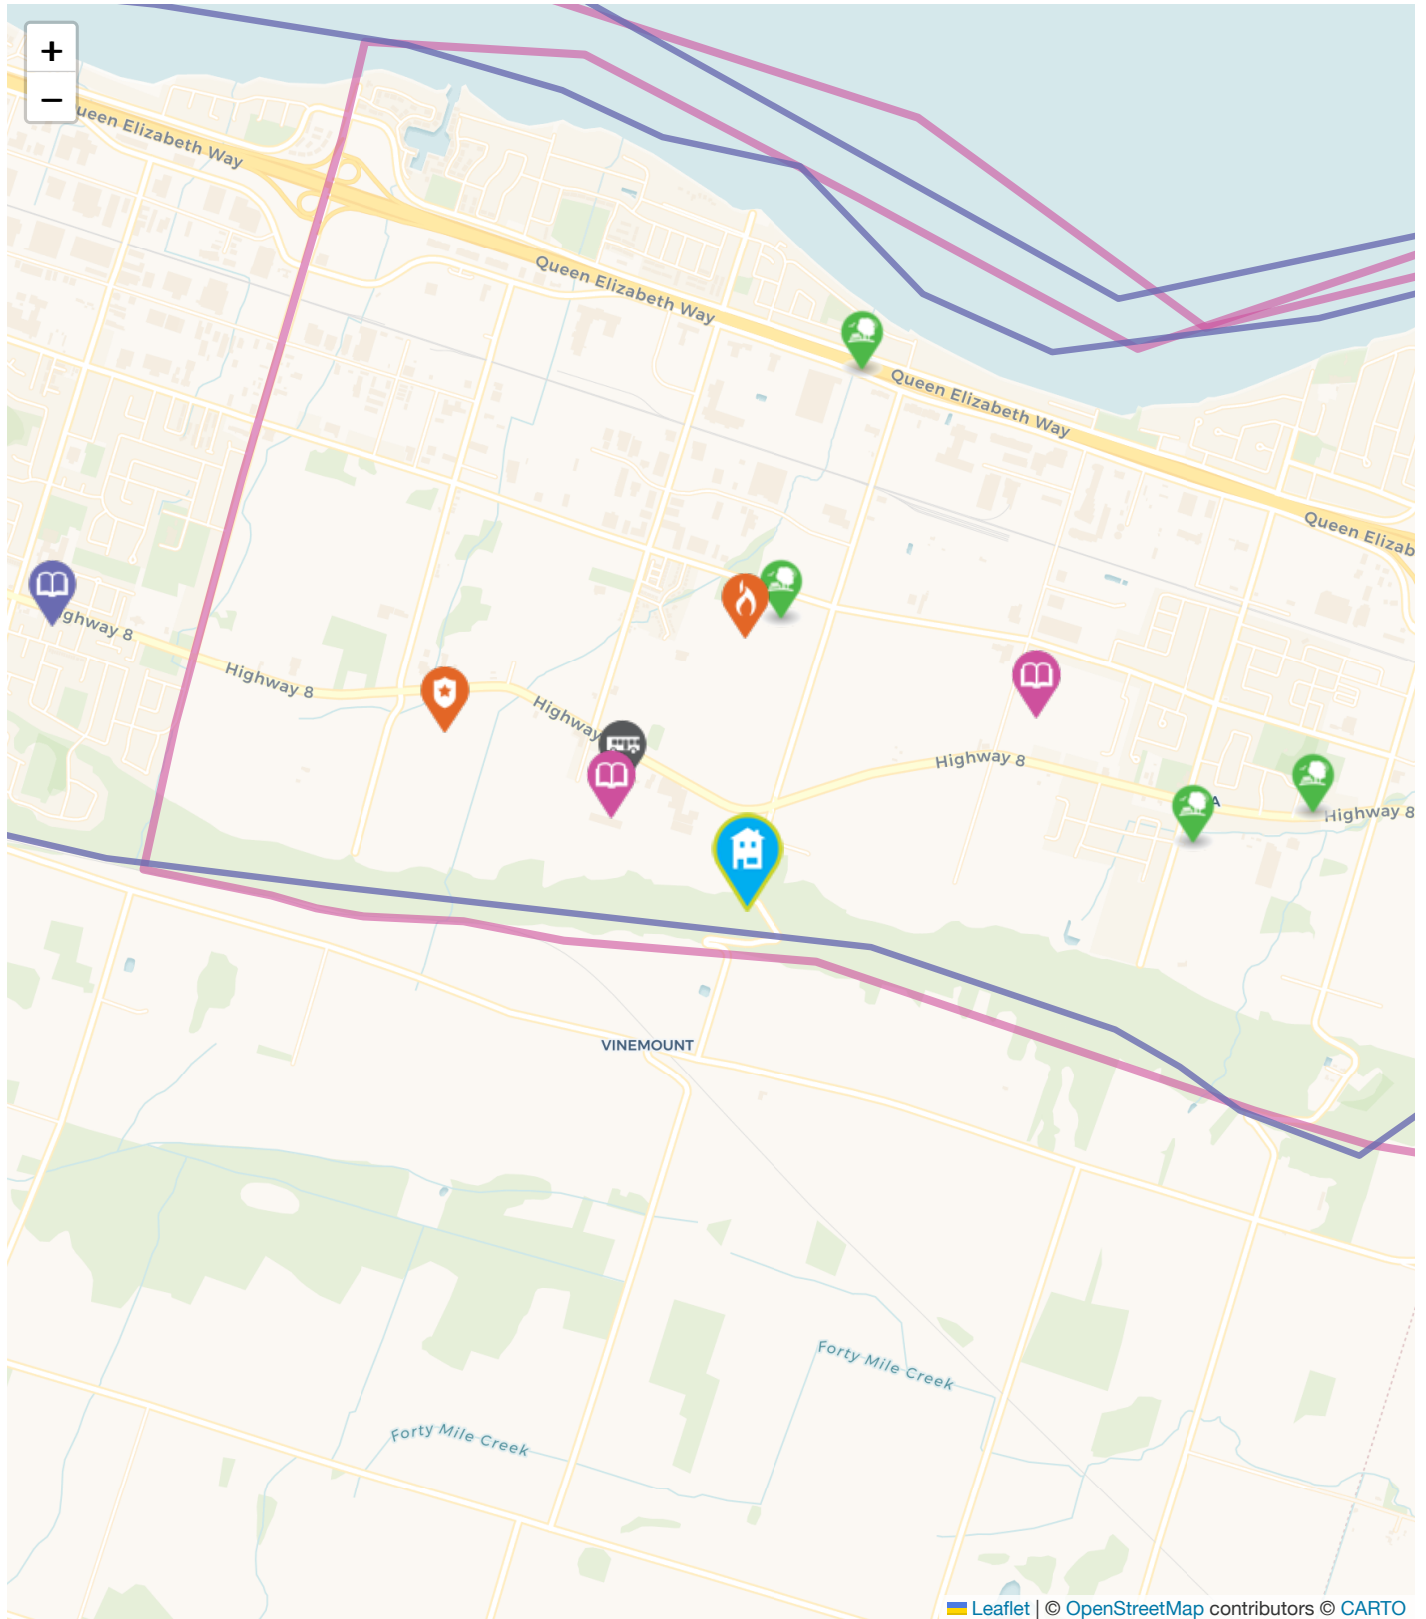

### The nearest rail transit stop is Grimsby

9.57 KM away

<https://www.viarail.ca>

### The nearest fire station is Hamilton Fire Station 16

1.04 KM away

**Address** 939 Barton Street, Hamilton, ON L8E

<https://www.hamilton.ca/emergency-services/fire>

### The nearest police facility is Hamilton / Niagara Regional RCMP

1.39 KM away

**Address** 777 Hamilton Regional Rd 8, Stoney Creek, ON L8E 5J4

<http://www.rcmp-grc.gc.ca/detach/en/find/ON>

- Elementary Schools
- Middle Schools
- High Schools
- Transit
- Safety